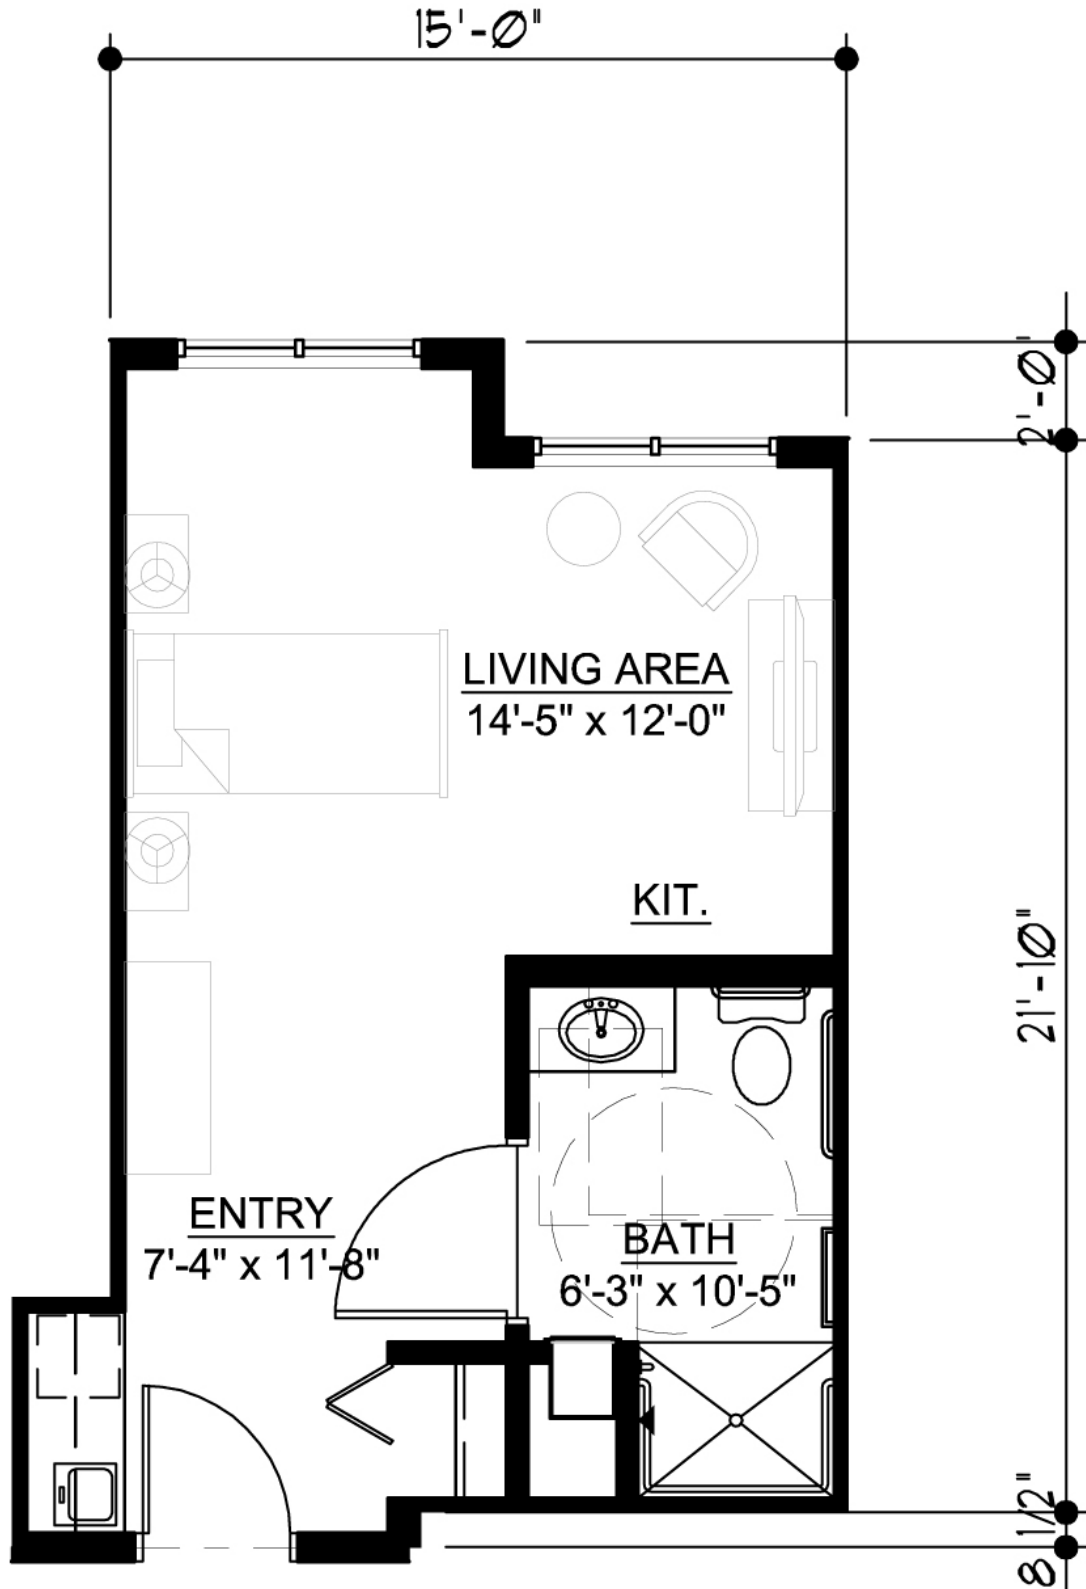

The Redick II

Studio

368 Square Feet, Plan R

Alternative Plan Available

The Redick II

Alternative

333 Square Feet, Plan R2