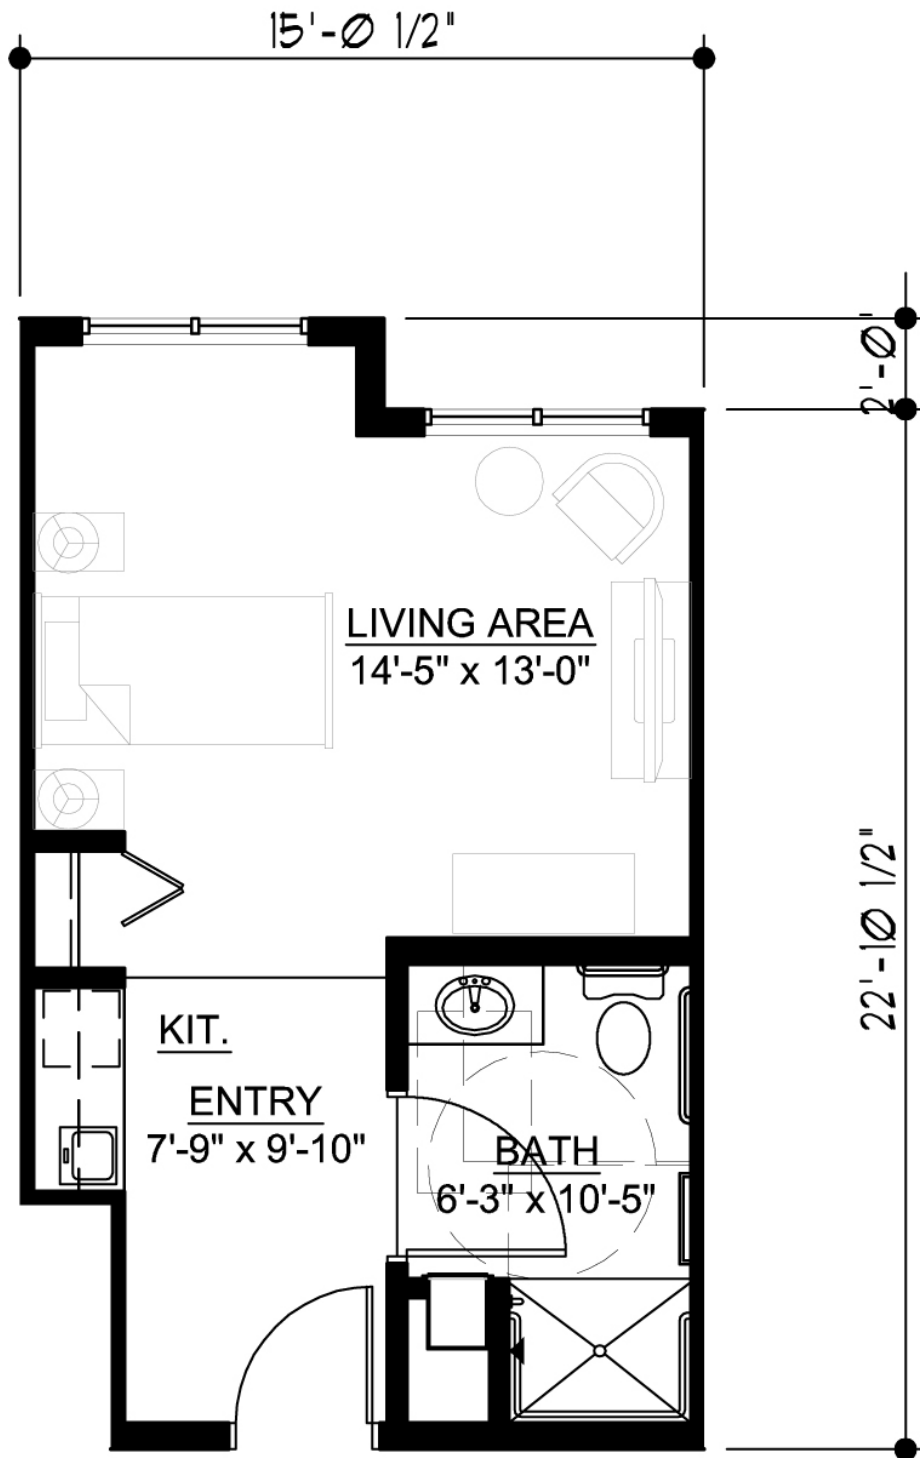

The Redick II

Studio

368 Square Feet, Plan R

Alternative Plan Available

The Redick II

Alternative

333 Square Feet, Plan R2