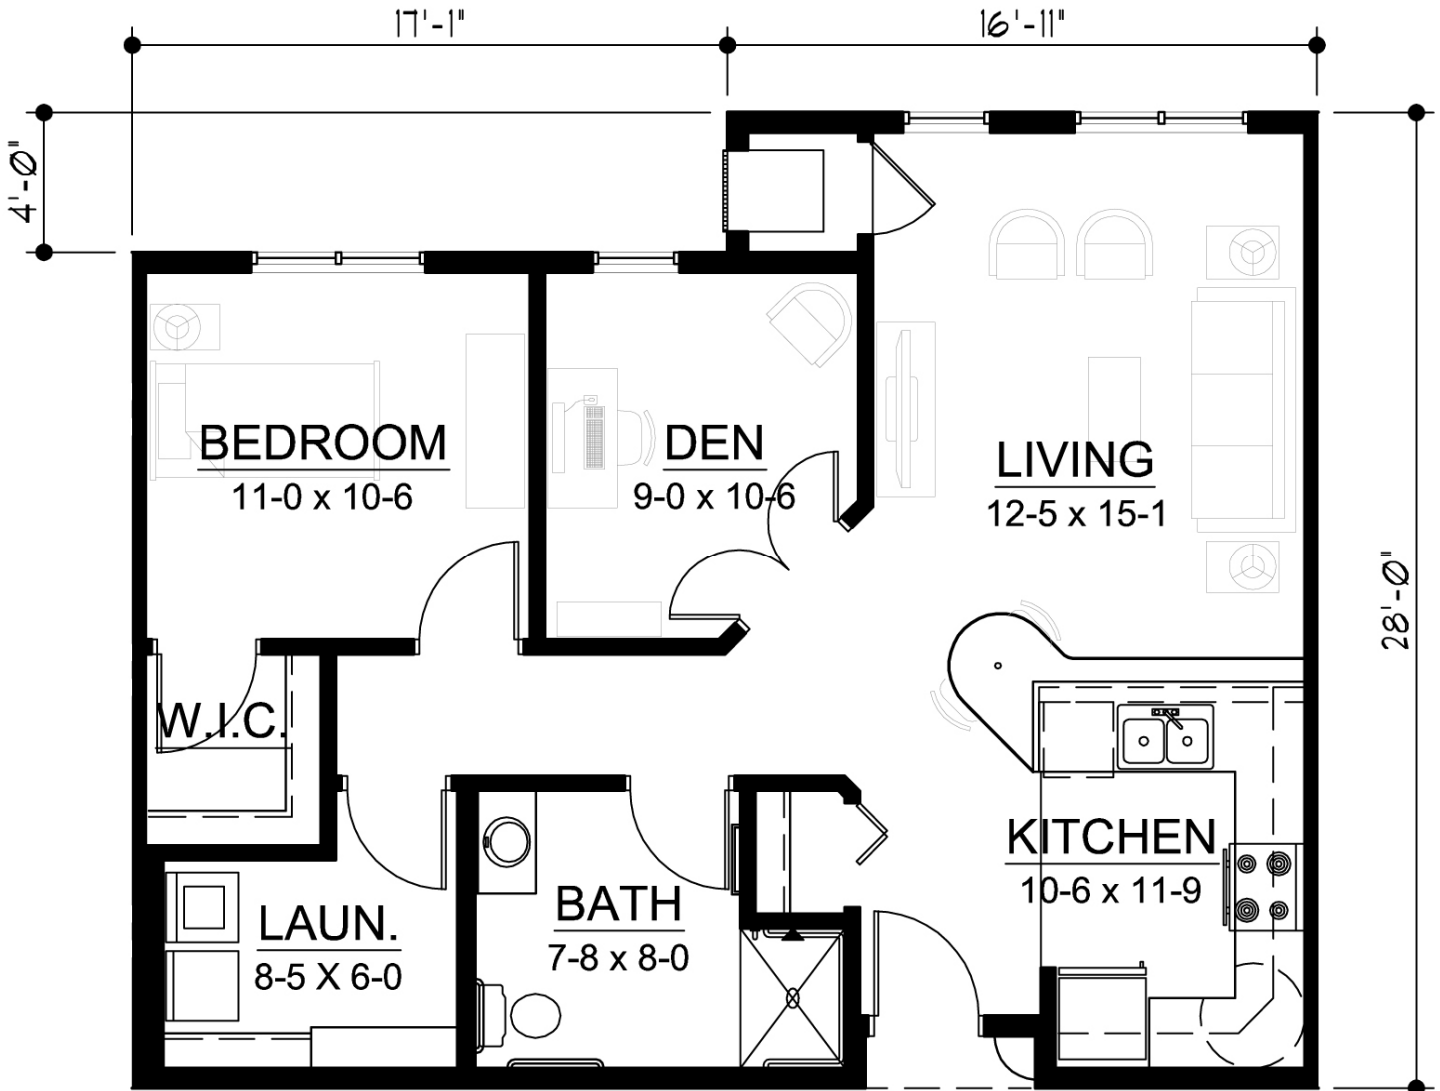

# The Brandeis

1 Bedroom + Den, 1 Bath  
873 Square Feet, Plan D1  
*Alternative Plan Available*

# The Brandeis

Alternative

876 Square Feet, Plan D