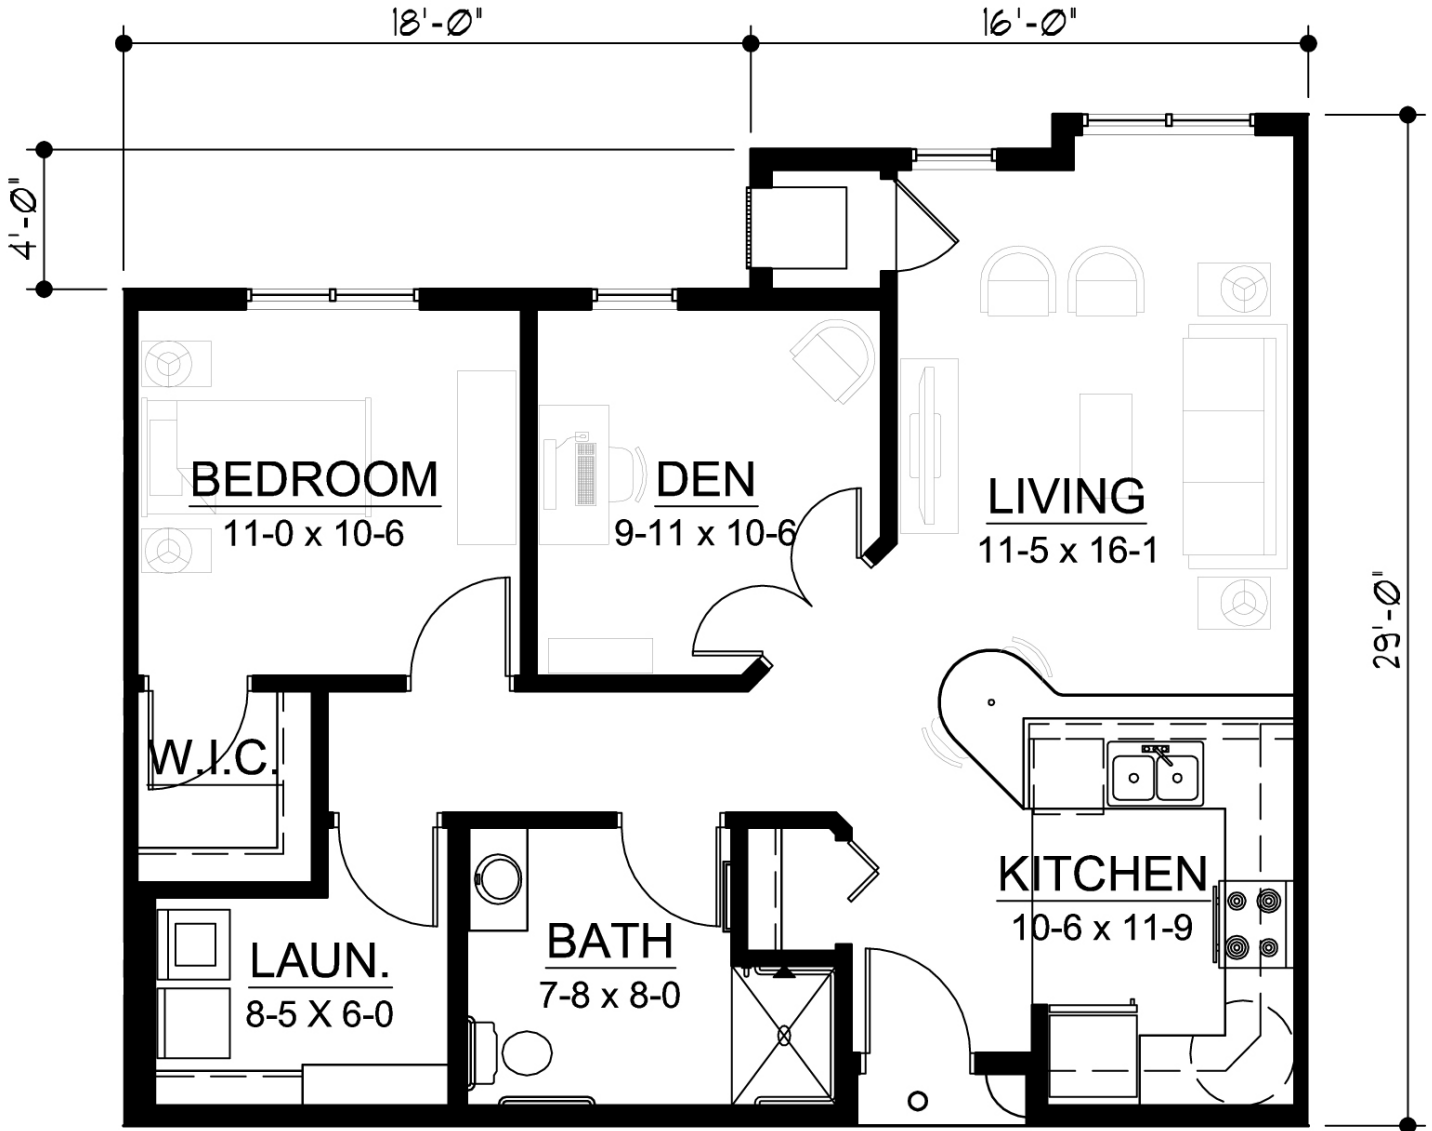

# The Brandeis

1 Bedroom + Den, 1 Bath  
873 Square Feet, Plan D1  
*Alternative Plan Available*

# The Brandeis

Alternative

876 Square Feet, Plan D